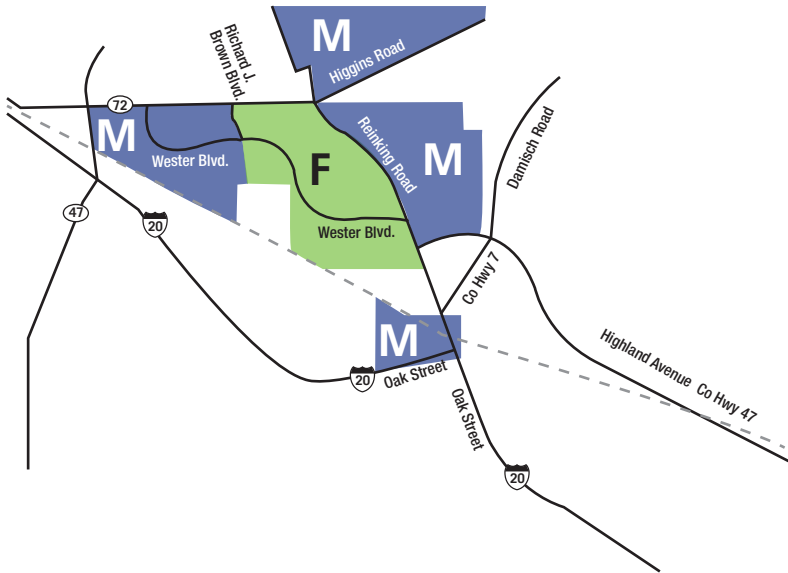

Pingree Grove

M Monday:

West of Rt. 20 and South of Reinking Road
West of Highland and North of Reinking Road
West of Rt. 72 and South of Reinking Road
East of Rt. 72 and South of Richard J. Brown Blvd.
Both sides of Wester Blvd.

F Friday:

From Richard J. Brown Blvd. to Reinking Road
East of Rt. 72
Both sides of Wester Blvd.